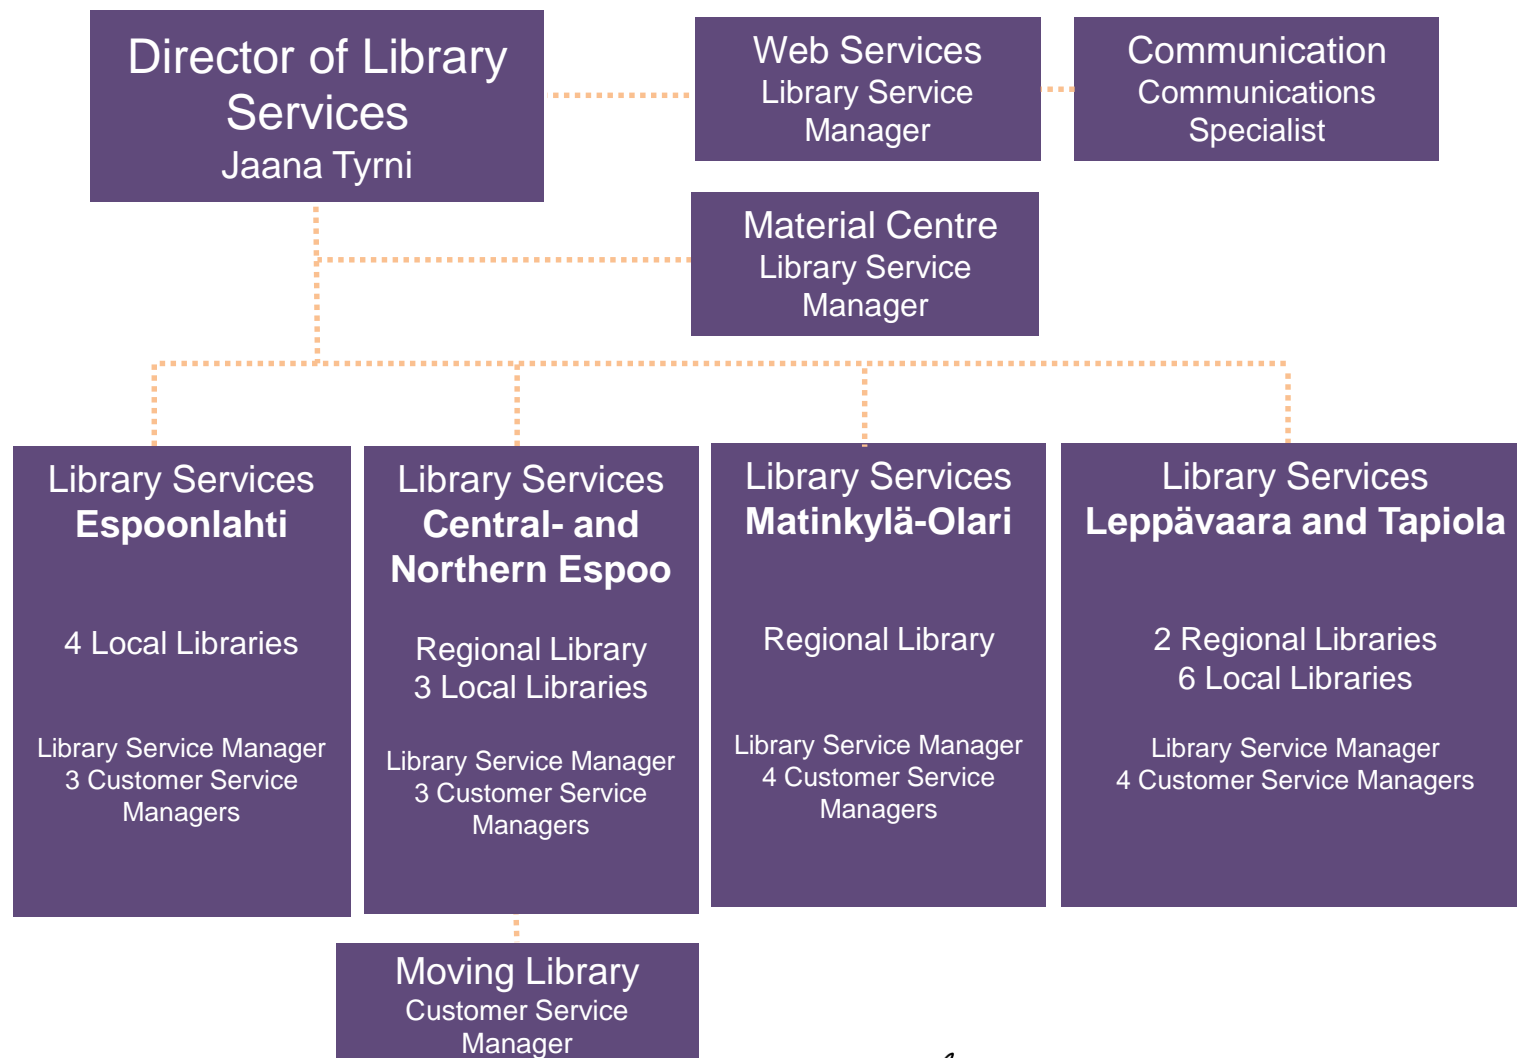

Cultural Unit

City Library

City Museum

City Orchestra Tapiola Sinfonietta

Event- and Cultural Services